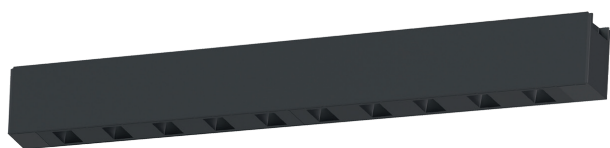

DOWNLIGHT

LINEAR DOT LIGHT

LINEAR DOT LIGHT

Magnetic suction installation. The grille design of completely hidden lamp makes the light softer, so you will feel more comfortable in the space.

Tunable White allows the colour temperature to be continuously adjusted from warm light to cool light.

Applications : Showrooms, Restaurants, Star-rated Hotels, Villas, Residential buildings, etc.

Physical : Aluminum

Colour(housing) : black

Colour(reflector) : Black

Colour temperature : 2700K, 3000K, 4000K, 5000K

References

Reference	Led Power	Luminous flux	CCT/K	OPTICS	IP Rating	Dimensions
LX-DL-G251	10*1.2W	420-800lm	2700K	15°/24°/33°/19°x48°	IP20	505*55*24mm
		429-812lm	3000K			

Order code : Reference - Power - Luminous flux - CCT/K - Optic