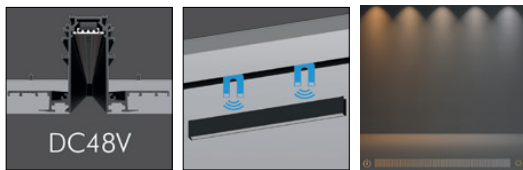

References

Reference	Led Power	Luminous flux	CCT/K	OPTICS	IP Rating	Dimensions
LX-DL-G251	10*1.2W	420-800lm	2700K	15°/24°/33°/19°x48°	IP20	505*55*24mm
		429-812lm	3000K			

Order code : Reference - Power - Luminous flux - CCT/K - Optic

Important : All the specification can be customized as per the project request .

Features