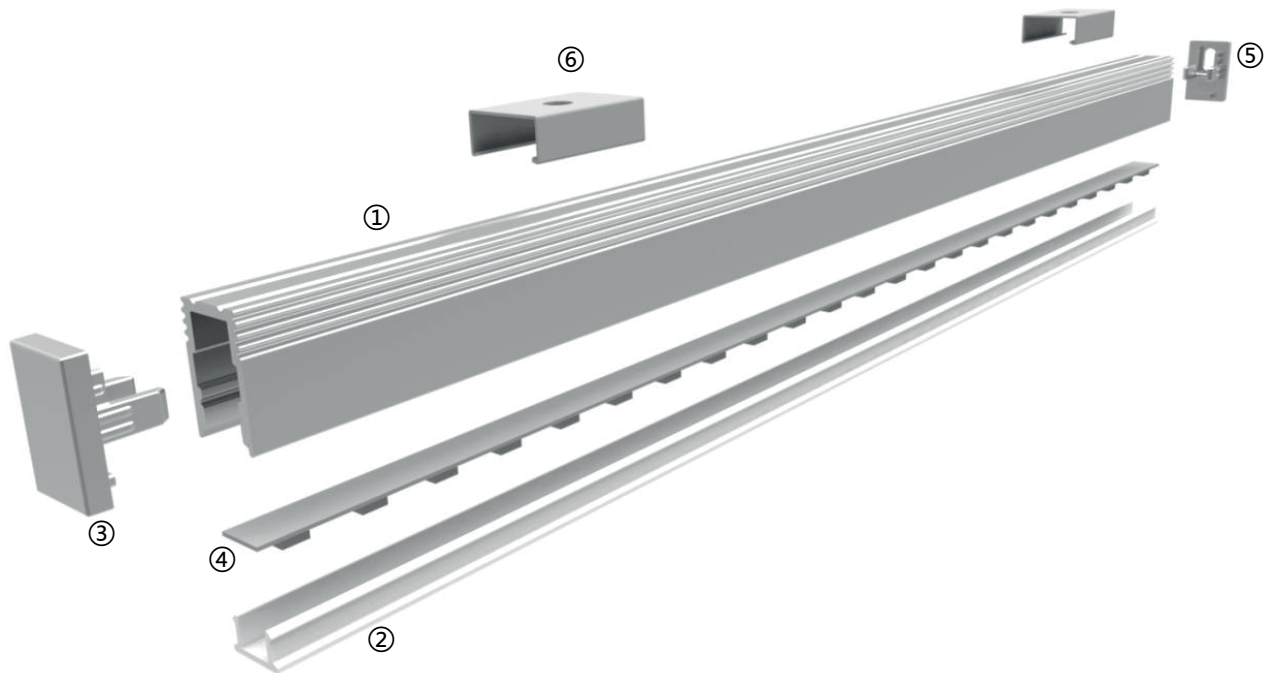

Embellish life with light that follows you whenever you go.

- 1, "Dots-free" lighting : Perfect homogenous lighting.
- 2, Various diffuser options : Several options of diffusers, In various shapes and light distribution plans Complete with everything needed
- 3, "Two" end caps : Two options of end cap for two ways of wire outgoing, Close-fitting design without screws makes installation much easier
- 4, Various installation methods : A wide range of installation accessories wider applications
- 5, "One" cut : Consistent length between diffuser and profile
- 6, Smart control for unlimited possibilities : Perfectly match the profiles like customized, Control by hand sweep or touching.

## Standard Configuration

Picture	Item	Parameter	Model
	①Profile	Material: AL6063-T5 Profile weight: 0.2kg/2.5m Size: L2500*W8*H12mm Surface processing: Silver alkali sand oxidation film	/
	②Cover	Type: Frosted diffuser Material: PC Light transmittance : 55% Size : L2500*W6.4*H3.7mm (shrink) 0.8mm/m when the temperature rises (drops) 10°C.	/
	③End caps	Size : L12*W7.8*H8mm	LX-EC-LS0812

## Optional Accessories

Picture	Item	Parameter	Model
	② Black Cover	Type: Black diffuser Material: PC Light transmittance : 15% Size : L2500*W6.4*H3.7mm (shrink) 0.8mm/m when the temperature rises (drops) 10°C.	LX-CV-M-LR0812
	④ FPC strip	Material : FPC, CCT : 2700/3000/4000/6000K ; Ra>90; Voltage:24V ; Power : 6.6W/m ; Lumen : 710Lm/m ; PCB width : 4mm ; Minimum cut : 50mm ;	LX-ST-D6140-24V-4mm
	⑤ Recessed clips	Size : L12*W7.8*H8mm	LX-EC-LS0812
	⑤ Recessed clips	Size : L15*W9.7*H4.5mm	LX-CP-03