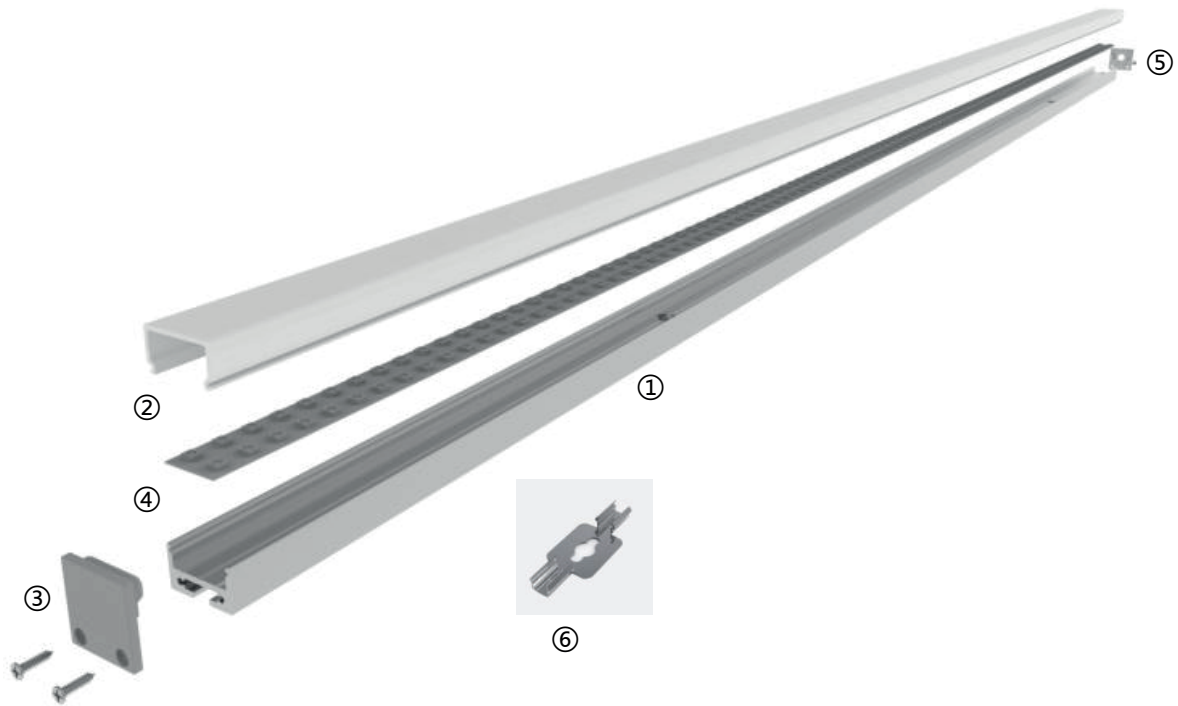

Embellish life with light that follows you whenever you go.

- 1, "Dots-free" lighting : Perfect homogenous lighting.
- 2, Various diffuser options : Several options of diffusers, In various shapes and light distribution plans Complete with everything needed
- 3, "Two" end caps : Two options of end cap for two ways of wire outgoing, Close-fitting design without screws makes installation much easier
- 4, Various installation methods : A wide range of installation accessories wider applications
- 5, "One" cut : Consistent length between diffuser and profile
- 6, Smart control for unlimited possibilities : Perfectly match the profiles like customized, Control by hand sweep or touching.

luxio
L I G H T I N G

www.luxio-lighting.com

Details

Standard Configuration

Picture	Item	Parameter	Model
	①Profile	Material: AL6063-T5 Profile weight: 0.56kg/2.5m Size: L2500*W19.7*H11mm Surface processing: Anodizing	/
	②Cover	Type: Frosted diffuse Material: PC Light transmittance : 85% Size : L2500*W19.7*H10.6mm (shrink) 0.8mm/m when the temperature rises (drops) 10°C.	/
	③End caps	Size : L19.7*W19.6*H5mm	LX-EC-LS1911K

Optional Accessories

Picture	Item	Parameter	Model
	FPC strip	Material : FPC, CCT : 2700/3000/4000/6000K ; Ra>90; Voltage:24V ; Power : 15W/m ; Lumen : 1508Lm/m ; PCB width : 10mm ; Minimum cut : 50mm ;	LX-ST- D6280-24V- 10mm
	⑤ End cap with hole	Size : L19.7*W19.7*H5mm	LX-EC-LS1911C
	⑥ Clips	Size : L38*W15*H4.5mm	LX-CP-07
	Pendant-with junction box	Cord:D1.5*2000mm(D1.5*4000mm) Box : L80*W80*H30mm	LX-PY-D
	Pendant-without junction box	Cord:D1.5*2000mm(D1.5*4000mm)	LX-PN-D
	pendant-wire and line in one 2m/4m	2-in-1 cable:D3*2000mm(D3*4000mm)	LX-PE-K
	180° straight splicing bar	Size: 80*10*2mm	LX-EX-E1
	L-type splicing bar	Size: 45*45*2mm	LX-EX-E2
	7-type splicing bar	Size:41.5*10*2mm	LX-EX-E3
	T-type splicing bar	Size:80*45*2mm	LX-EX-E4
	X-type splicing bar	Size:80*80*2mm	LX-EX-E5