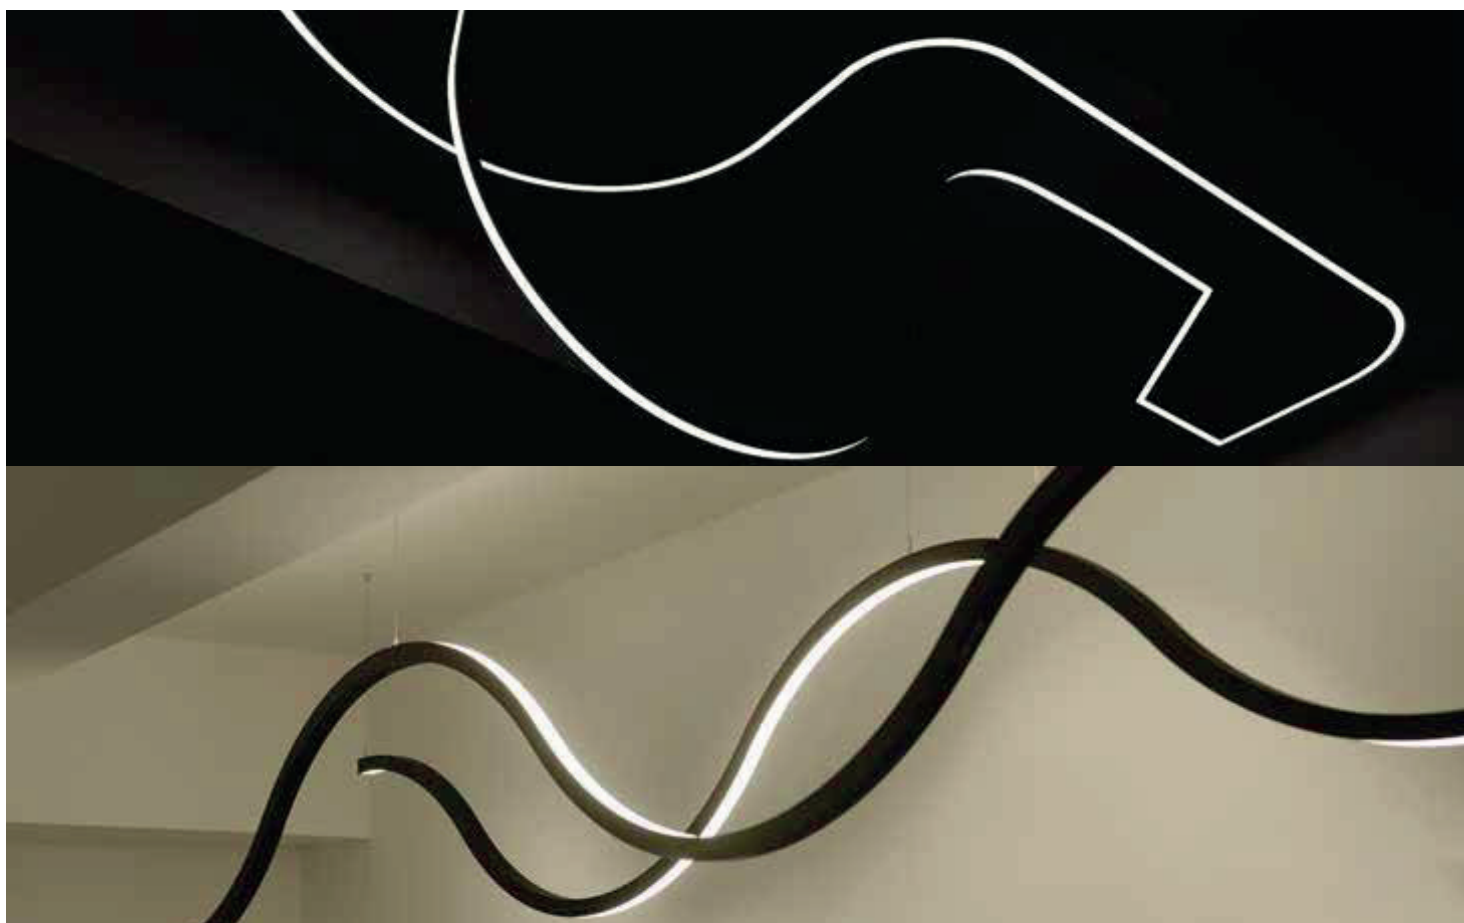

# PROFIL LIGHT

LX-PL-AS3535-03A90

|     |               |            |          |
|-----|---------------|------------|----------|
| 24V | CRI<br>>80/95 | PF<br>>0.9 | IP<br>20 |
|-----|---------------|------------|----------|

## LX-PL-AS3535-03A90

- Various installation ways: pendant, recessed and surface mounted
- Ever-changing shapes generated by means of super free application and connections of lines and arcs
- Flexible diffuser making it easy for installation without connections for over length application and light leakage
- Specially designed light source with diffusers producing homogeneous and soft lighting
- AL6063-T5 aluminum profile with high-quality surface treatment and three optional colors of black, white and silver