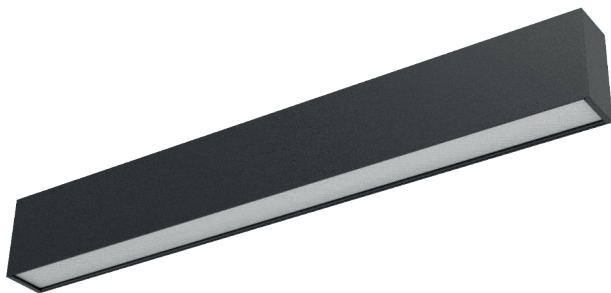

# PROFIL LIGHT

LX-PL-LS40FP

<b>IP</b> 20	<b>CRI</b> 80/90	<b>SDCM</b> <3 Step	<b>AC220V</b> ~240V
-----------------	---------------------	------------------------	------------------------

		<b>CASAMBI</b>
---	--	----------------

	<b>CE</b>	<b>RoHS</b>	<b>50000h</b>
---	-----------	-------------	---------------

- Material : AL6063-T5,spraying surface/anodizing
- Coating : Silver anodized(RAL9006),Black(RAL9005), White(RAL9003)
- Length: 1200mm/1500mm/1800mm/2300mm optional (other length on request)
- Lighting direction: downward
- Light efficiency: 105 LM/W  
SDCM≤3 (ANSI)
- Installation method: Pendant, ceiling

## Accessories Information

Picture	Section size	Name	Description	Model
	/	Surface mounted buckle	Size: L72*W54*H5.9mm (Inch Size: L2.83**W2.16**H0.23")	LX-CL-08
	/	Pendant cable 2m/4m	/	LX-PN-D
	/	Pendant cable 2m/4m (with junction box)	/	LX-PY-D
	/	Pendant rod	/	LX-PG-I
	/	Splicing bar	Size: L20*W13.8*H6.7mm [Inch size: L0.79**W0.54**H0.26"]	LX-EX-42