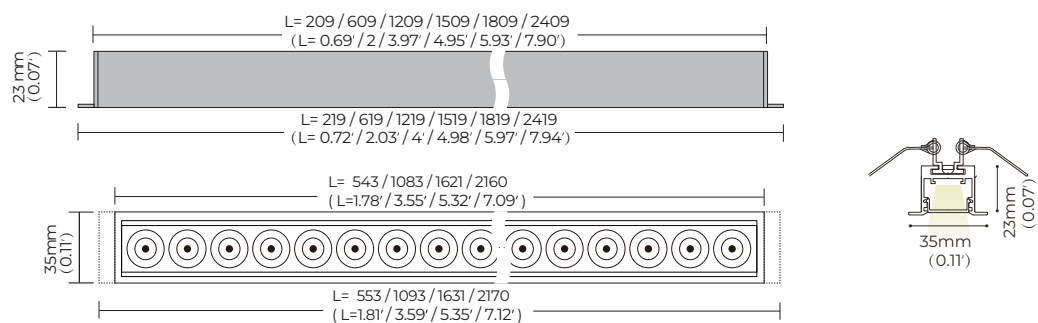

PROFIL LIGHT

LX-PL-LE25FP

24V	CRI >80/90	IP 20	SDCM ≤3
-----	---------------	----------	------------

LX-PL-LE25FP

- 25mm slender lighting surface
- 120 LM/W high light efficiency design, lumen output up to 2375 Lm/m
- Butterfly clip design, more convenient installation.
- CCT : 2700K/3000K/3500K/4000K/5000K/6500K
- Dimming method : no power supply
- Lighting direction : downward
- Length : 200mm/600mm/1200mm/1500mm/1800mm/2400mm optional (other length on request)
- Coating : Black(RAL9005), White(RAL9003)
- Installation : Recessed

Optical & electronic data

	200mm (0.66')	600mm (2')	1200mm (4')	1500mm (5')	1800mm (6')	2400mm (8')	L*(277*277mm) (1*1')	T*(529*277mm) (1.7*1')	X*(529*529mm) (1.7*1.7')
Prismatic 	4W/400LM	12W / 1250LM	24W / 2500LM	30W / 3150LM	36W / 3750LM	48W / 5000LM	11W / 1155LM	16W / 1680LM	21W / 2205LM

Remark:

- 1,the tolerance of output data can be vary up to 10%;
- 2,the output data is typical value;

Standard length

<p>200mm (0.66') </p> <p>Opening size:211*27mm</p>
<p>600mm (2') </p> <p>Opening size:611*27mm</p>
<p>1200mm (4') </p> <p>Opening size:1211*27mm</p>
<p>1500mm (5') </p> <p>Opening size:1511*27mm</p>
<p>1800mm (6') </p> <p>Opening size:1811*27mm</p>
<p>2400mm (8') </p> <p>Opening size:2411*27mm</p>
<p>Customized length (2400mm ~ 5000mm) (7.87' ~ 16.4')</p> 
<p>Ultra long connection (<5000mm) (<16.4')</p> 

Dimensions

Corners

Lighting effect

Prismatic