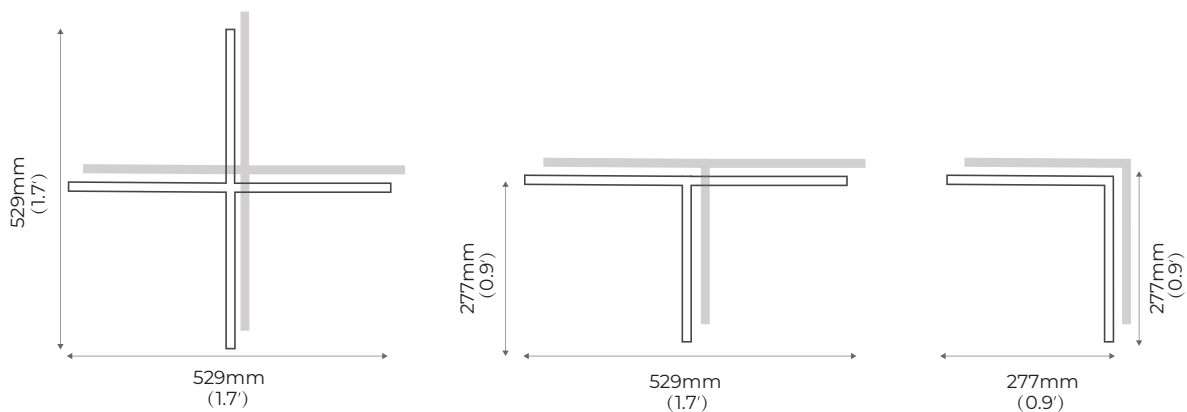

PROFIL LIGHT

LX-PL-LE25FP

24V	CRI >80/90	IP 20	SDCM ≤3
-----	---------------	----------	------------

LX-PL-LE25FP

- 25mm slender lighting surface
- 120 LM/W high light efficiency design, lumen output up to 2375 Lm/m
- Butterfly clip design, more convenient installation.
- CCT : 2700K/3000K/3500K/4000K/5000K/6500K
- Dimming method : no power supply
- Lighting direction : downward
- Length : 200mm/600mm/1200mm/1500mm/1800mm/2400mm optional (other length on request)
- Coating : Black(RAL9005), White(RAL9003)
- Installation : Recessed

Optical & electronic data

	200mm (0.66')	600mm (2')	1200mm (4')	1500mm (5')	1800mm (6')	2400mm (8')	L*(277*277mm) (1*1')	T*(529*277mm) (1.7*1')	X*(529*529mm) (1.7*1.7')
Prismatic 	4W/400LM	12W / 1250LM	24W / 2500LM	30W / 3150LM	36W / 3750LM	48W / 5000LM	11W / 1155LM	16W / 1680LM	21W / 2205LM

Remark:

- 1,the tolerance of output data can be vary up to 10%;
- 2,the output data is typical value;

Standard length

<p>200mm (0.66') </p> <p>Opening size:211*27mm</p>
<p>600mm (2') </p> <p>Opening size:611*27mm</p>
<p>1200mm (4') </p> <p>Opening size:1211*27mm</p>
<p>1500mm (5') </p> <p>Opening size:1511*27mm</p>
<p>1800mm (6') </p> <p>Opening size:1811*27mm</p>
<p>2400mm (8') </p> <p>Opening size:2411*27mm</p>
<p>Customized length (2400mm ~ 5000mm) (7.87' ~ 16.4')</p> 
<p>Ultra long connection (<5000mm) (<16.4')</p> 

Dimensions

Corners

Lighting effect

Prismatic