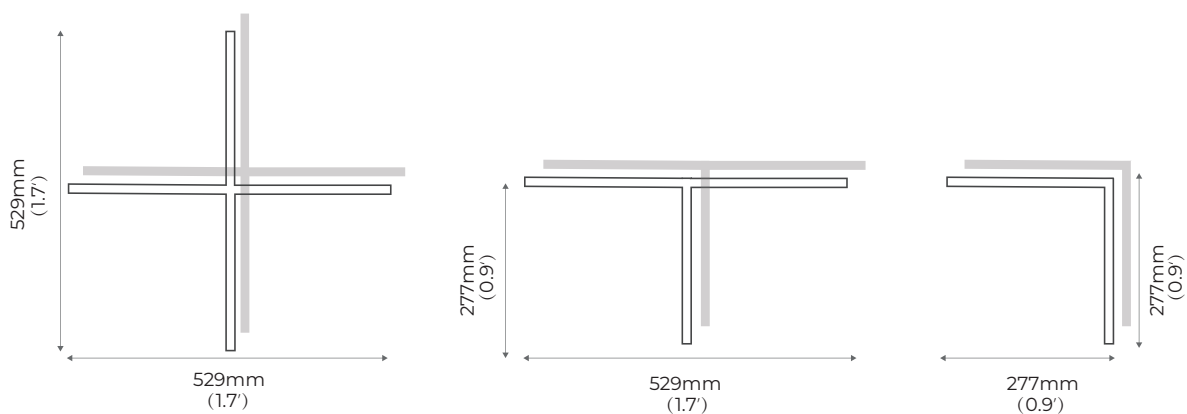

PROFIL LIGHT

LX-PL-LH25FP

24V	CRI >80/95	IP 20
-----	---------------	----------

LX-PL-LH25FP

- Up and down lighting design with suspension way, 25mm slender lighting surface
- 95 Lm/W high light efficiency design, lumen output up to 3800 Lm/m
- Multiple standard corner (L type, X type, T type optional), available for free connection.
- Electric wire & suspension wire with two-in-one design, invisible and beautiful.

luxio
L I G H T I N G

www.luxio-lighting.com

Optical & electronic data

	600mm (2')	1200mm (4')	1500mm (5')	1800mm (6')	2400mm (8')	L* (277*277mm) (1' * 1')	T* (529*277mm) (1.7' * 1')	X* (529*529mm) (1.7' * 1.7')
Diffuser 	Up:12W/950LM Down:12W/1250LM	Up:24W/1900LM Down:24W/2500LM	Up:30W/2400LM Down:30W/3150LM	Up:36W/2900LM Down:36W/3750LM	Up:48W/3850LM Down:48W/5000LM	Up:11W/880LM Down:11W/1155LM	Up:16W/1280LM Down:16W/1680LM	Up:21W/1680LM Down:21W/2205LM

Remark:

- 1,the tolerance of output data can be vary up to 10%;
- 2,the output data is typical value;

Standard length

Dimensions

Corners

Lighting effect

Diffuser