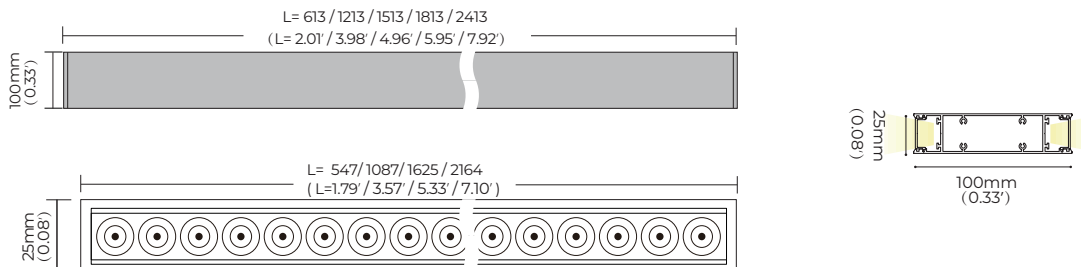

PROFIL LIGHT

LX-PL-LH25FP

24V	CRI >80/95	IP 20
-----	---------------	----------

LX-PL-LH25FP

- Up and down lighting design with suspension way, 25mm slender lighting surface
- 95 Lm/W high light efficiency design, lumen output up to 3800 Lm/m
- Multiple standard corner (L type, X type, T type optional), available for free connection.
- Electric wire & suspension wire with two-in-one design, invisible and beautiful.

luxio
L I G H T I N G

www.luxio-lighting.com

Optical & electronic data

	600mm (2')	1200mm (4')	1500mm (5')	1800mm (6')	2400mm (8')	L* (277*277mm) (1' * 1')	T* (529*277mm) (1.7' * 1')	X* (529*529mm) (1.7' * 1.7')
Diffuser 	Up:12W/950LM Down:12W/1250LM	Up:24W/1900LM Down:24W/2500LM	Up:30W/2400LM Down:30W/3150LM	Up:36W/2900LM Down:36W/3750LM	Up:48W/3850LM Down:48W/5000LM	Up:11W/880LM Down:11W/1155LM	Up:16W/1280LM Down:16W/1680LM	Up:21W/1680LM Down:21W/2205LM

Remark:

- 1,the tolerance of output data can be vary up to 10%;
- 2,the output data is typical value;

Standard length

Dimensions

Corners

Lighting effect

Diffuser