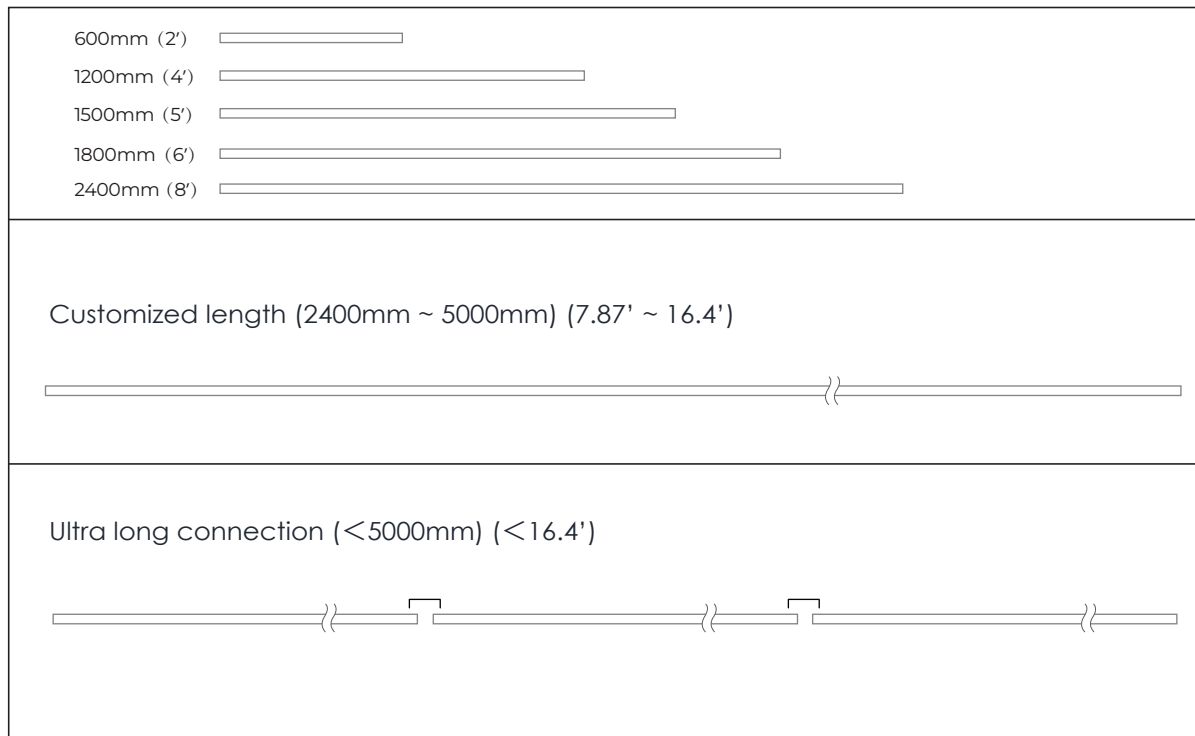

PROFIL LIGHT

LX-PL-LH25FP

24V	CRI >80/95	IP 20
-----	---------------	----------

LX-PL-LH25FP

- Up and down lighting design with suspension way, 25mm slender lighting surface
- 95 Lm/W high light efficiency design, lumen output up to 3800 Lm/m
- Multiple standard corner (L type, X type, T type optional), available for free connection.
- Electric wire & suspension wire with two-in-one design, invisible and beautiful.

luxio
L I G H T I N G

www.luxio-lighting.com

Optical & electronic data

	600mm (2')	1200mm (4')	1500mm (5')	1800mm (6')	2400mm (8')	L* (277*277mm) (1' * 1')	T* (529*277mm) (1.7' * 1')	X* (529*529mm) (1.7' * 1.7')
Diffuser 	Up:12W/950LM Down:12W/1250LM	Up:24W/1900LM Down:24W/2500LM	Up:30W/2400LM Down:30W/3150LM	Up:36W/2900LM Down:36W/3750LM	Up:48W/3850LM Down:48W/5000LM	Up:11W/880LM Down:11W/1155LM	Up:16W/1280LM Down:16W/1680LM	Up:21W/1680LM Down:21W/2205LM

Remark:

- 1,the tolerance of output data can be vary up to 10%;
- 2,the output data is typical value;

Standard length

Dimensions

Corners

Lighting effect

Diffuser