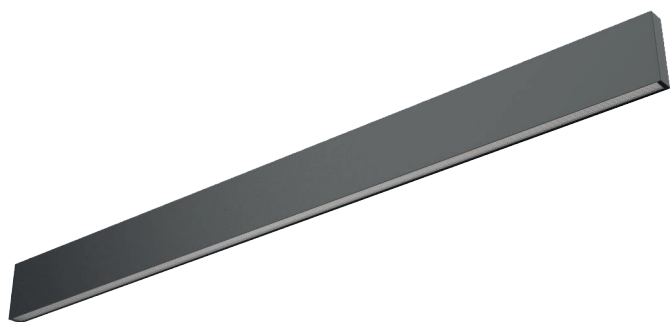

PROFIL LIGHT

LX-PL-LH25FP

24V	CRI >80/95	IP 20
-----	---------------	----------

LX-PL-LH25FP

- Up and down lighting design with suspension way, 25mm slender lighting surface
- 95 Lm/W high light efficiency design, lumen output up to 3800 Lm/m
- Multiple standard corner (L type, X type, T type optional), available for free connection.
- Electric wire & suspension wire with two-in-one design, invisible and beautiful.

luxio
L I G H T I N G

www.luxio-lighting.com

Optical & electronic data

	600mm (2')	1200mm (4')	1500mm (5')	1800mm (6')	2400mm (8')	L* (277*277mm) (1' * 1')	T* (529*277mm) (1.7' * 1')	X* (529*529mm) (1.7' * 1.7')
Diffuser 	Up:12W/950LM Down:12W/1250LM	Up:24W/1900LM Down:24W/2500LM	Up:30W/2400LM Down:30W/3150LM	Up:36W/2900LM Down:36W/3750LM	Up:48W/3850LM Down:48W/5000LM	Up:11W/880LM Down:11W/1155LM	Up:16W/1280LM Down:16W/1680LM	Up:21W/1680LM Down:21W/2205LM