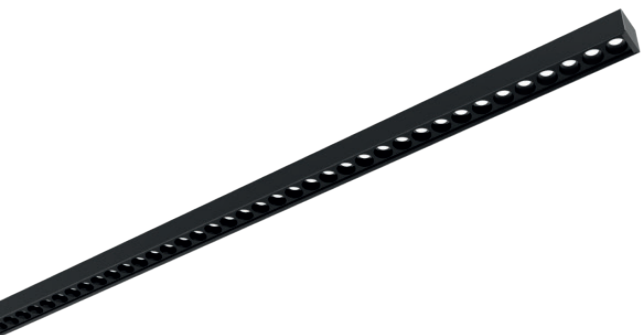

PROFIL LIGHT

LX-PL-LM25G(A)

IP 20	CRI 80/90	24VDC
-----------------	---------------------	--------------

5 Year Warranty	CE	RoHS	50000h
---------------------------	-----------	-------------	---------------

- 25mm slender lighting surface
- 120 LM/W high light efficiency design, lumen output up to 2375 Lm/m
- Multiple standard corner (L type, X type, T type optional), available for free connection.
- to meet variety application requirements.
- Provide surface mounted buckle, more convenient installation.
- Profile material AL6063-T5
- CCT : 2700K/3000K/3500K/4000K/5000K/6500K

luxio
L I G H T I N G

www.luxio-lighting.com

Optical & electronic data

	200mm (0.66')	550mm (1.8')	1100mm (3.6')	1600mm (5.2')	1800mm (6')	2200mm (7.2')	L*(277*277mm) (1'1*1')	T*(529*277mm) (1.7'1*1')	X*(529*529mm) (1.7'1*1.7')
Round Grating 30°/50° 	/	11W / 850LM	22W / 1700LM	33W / 2550LM	/	44W / 3400LM	/	/	/

Remark:

- 1 the tolerance of output data can be vary up to 10%;
- 2 the output data is typical value;

Standard length

Dimensions

Corners

Lighting effect

Round Grating 30°

Round Grating 55°