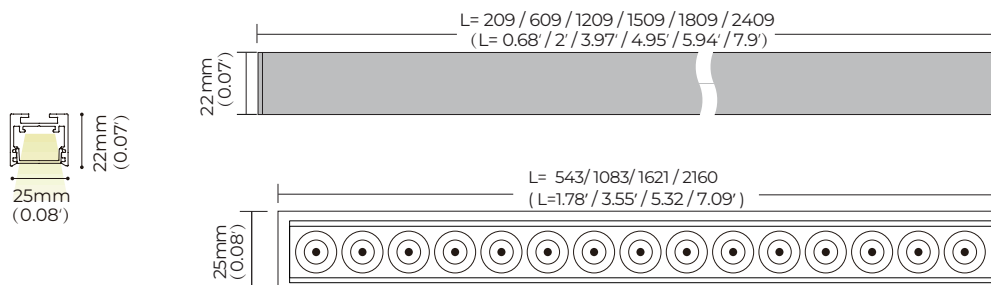

- 25mm slender lighting surface
- 120 LM/W high light efficiency design, lumen output up to 2375 Lm/m
- Multiple standard corner (L type, X type, T type optional), available for free connection.
- to meet variety application requirements.
- Provide surface mounted buckle, more convenient installation.
- Profile material AL6063-T5
- CCT : 2700K/3000K/3500K/4000K/5000K/6500K

luxio
L I G H T I N G

www.luxio-lighting.com

Optical & electronic data

	200mm (0.66')	550mm (1.8')	1100mm (3.6')	1600mm (5.2')	1800mm (6')	2200mm (7.2')	L*(277*277mm) (1'1*1')	T*(529*277mm) (1.7'1*1')	X*(529*529mm) (1.7'1*1.7')
Round Grating 30°/50° 	/	11W / 850LM	22W / 1700LM	33W / 2550LM	/	44W / 3400LM	/	/	/

Remark:

- 1 the tolerance of output data can be vary up to 10%;
- 2 the output data is typical value;

Standard length

Dimensions

Corners

Lighting effect

Round Grating 30°

Round Grating 55°