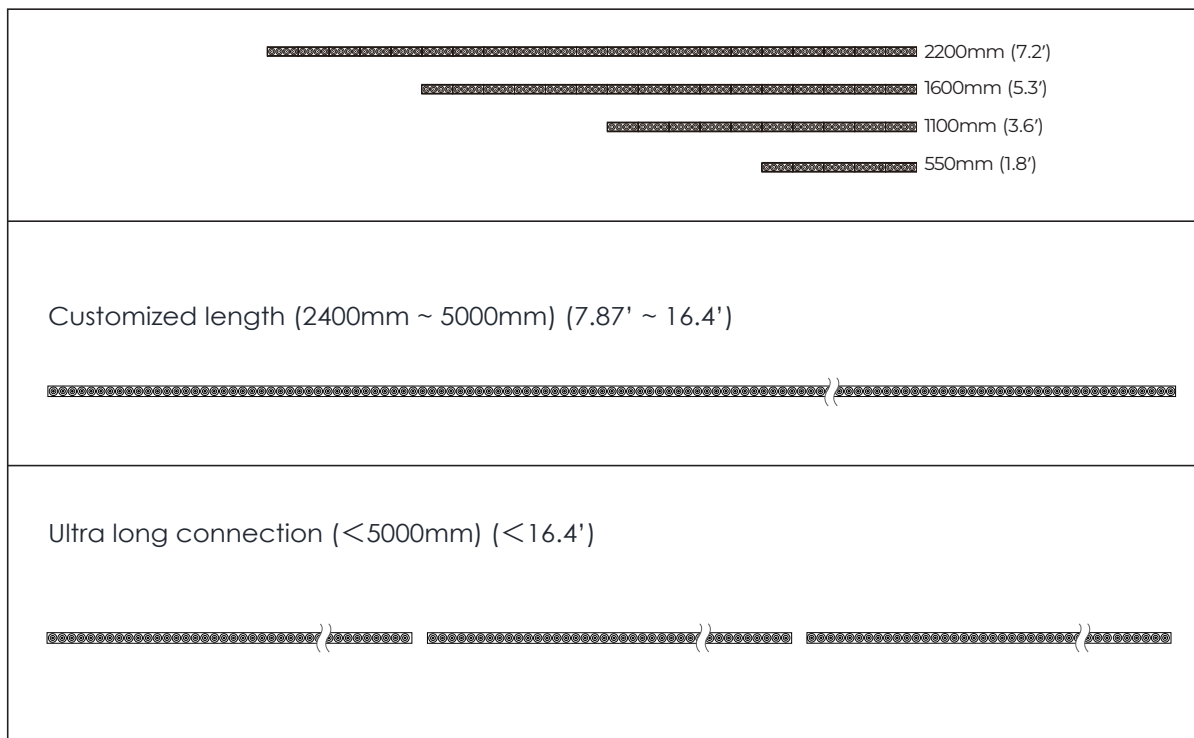

PROFIL LIGHT

LX-PL-LM25G(A)

IP 20	CRI 80/90	24VDC
-----------------	---------------------	--------------

5 Year Warranty	CE	RoHS	50000h
---------------------------	-----------	-------------	---------------

- 25mm slender lighting surface
- 120 LM/W high light efficiency design, lumen output up to 2375 Lm/m
- Multiple standard corner (L type, X type, T type optional), available for free connection.
- to meet variety application requirements.
- Provide surface mounted buckle, more convenient installation.
- Profile material AL6063-T5
- CCT : 2700K/3000K/3500K/4000K/5000K/6500K

luxio
L I G H T I N G

www.luxio-lighting.com

Optical & electronic data

	200mm (0.66')	550mm (1.8')	1100mm (3.6')	1600mm (5.2')	1800mm (6')	2200mm (7.2')	L*(277*277mm) (1'1*1')	T*(529*277mm) (1.7'1*1')	X*(529*529mm) (1.7'1*1.7')
Round Grating 30°/50° 	/	11W / 850LM	22W / 1700LM	33W / 2550LM	/	44W / 3400LM	/	/	/

Remark:

- 1 the tolerance of output data can be vary up to 10%;
- 2 the output data is typical value;

Standard length

Dimensions

Corners

Lighting effect

Round Grating 30°

Round Grating 55°