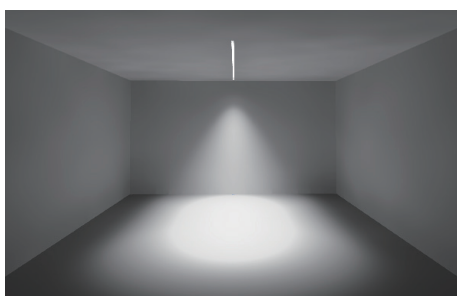

- 25mm slender lighting surface
- 120 LM/W high light efficiency design, lumen output up to 2375 Lm/m
- Multiple standard corner (L type, X type, T type optional), available for free connection.
- to meet variety application requirements.
- Provide surface mounted buckle, more convenient installation.
- Profile material AL6063-T5
- CCT : 2700K/3000K/3500K/4000K/5000K/6500K

Remark:

- 1 the tolerance of output data can be vary up to 10%;
- 2 the output data is typical value;

Standard length

Dimensions

Corners

Lighting effect

Round Grating 30°

Round Grating 55°