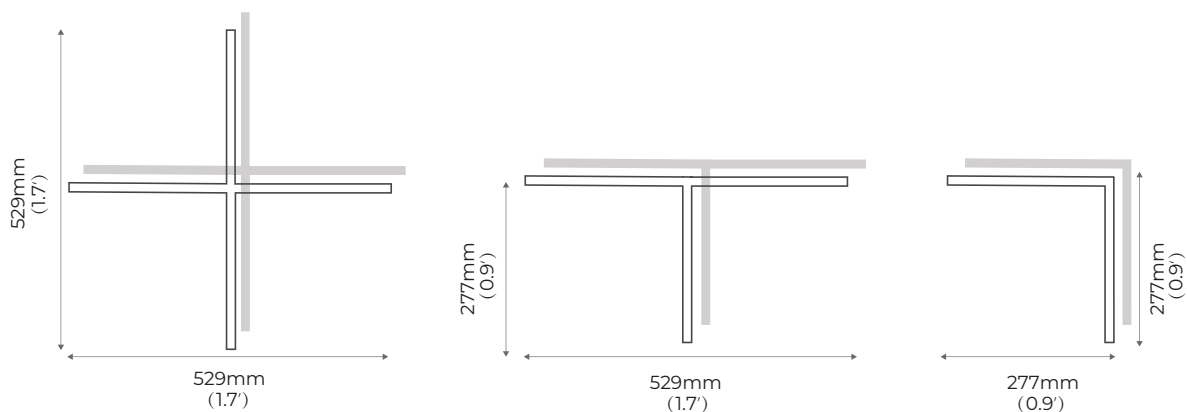

- 25mm slender lighting surface
- 120 LM/W high light efficiency design, lumen output up to 2375 Lm/m
- Multiple standard corner (L type, X type, T type optional), available for free connection.
- to meet variety application requirements.
- Provide surface mounted buckle, more convenient installation.
- Profile material AL6063-T5
- CCT : 2700K/3000K/3500K/4000K/5000K/6500K

luxio
L I G H T I N G

www.luxio-lighting.com

Optical & electronic data

	200mm (0.66')	550mm (1.8')	1100mm (3.6')	1600mm (5.2')	1800mm (6')	2200mm (7.2')	L*(277*277mm) (1'1*1')	T*(529*277mm) (1.7'1*1')	X*(529*529mm) (1.7'1*1.7')
Round Grating 30°/50° 	/	11W / 850LM	22W / 1700LM	33W / 2550LM	/	44W / 3400LM	/	/	/

Remark:

- 1 the tolerance of output data can be vary up to 10%;
- 2 the output data is typical value;

Standard length

Dimensions

Corners

Lighting effect

Round Grating 30°

Round Grating 55°