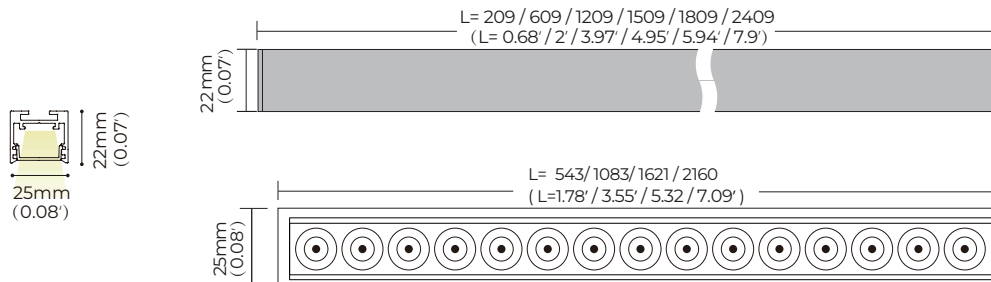

- 25mm slender lighting surface
- 120 LM/W high light efficiency design, lumen output up to 2375 Lm/m
- Multiple standard corner (L type, X type, T type optional), available for free connection.
- to meet variety application requirements.
- Provide surface mounted buckle, more convenient installation.
- Profile material AL6063-T5
- CCT : 2700K/3000K/3500K/4000K/5000K/6500K

luxio
L I G H T I N G

www.luxio-lighting.com

Optical & electronic data

	200mm (0.66')	600mm (2')	1200mm (4')	1500mm (5')	1800mm (6')	2400mm (8')	L*(277*277mm) (1'1')	T*(529*277mm) (1.7'1')	X*(529*529mm) (1.7'1.7')
Asymmetric 	12W/1425LM	24W/2850LM	30W/3560LM	36W/4275LM	48W/5700LM	/	/	/	/

Remark:

- 1 the tolerance of output data can be vary up to 10%;
- 2 the output data is typical value;

Standard length

Dimensions

Corners

Lighting effect

Asymmetric