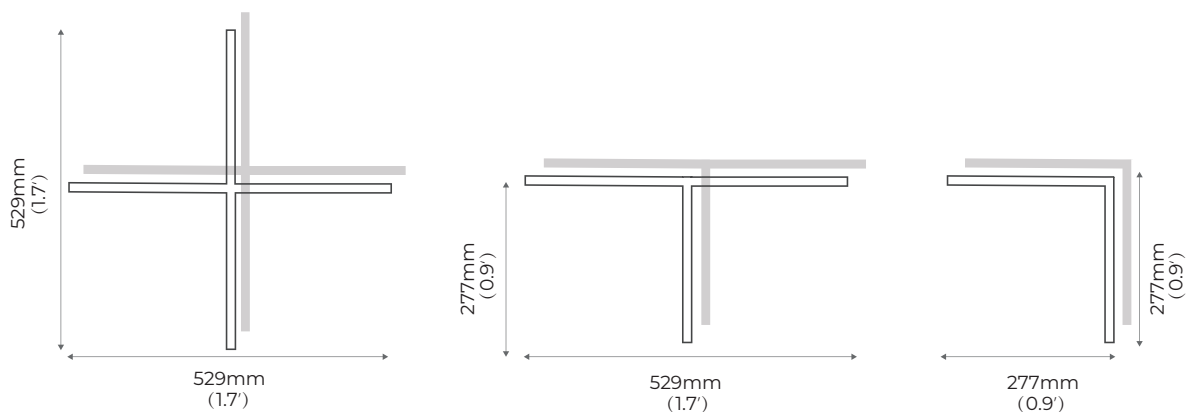

- 25mm slender lighting surface
- 120 LM/W high light efficiency design, lumen output up to 2375 Lm/m
- Multiple standard corner (L type, X type, T type optional), available for free connection.
- to meet variety application requirements.
- Provide surface mounted buckle, more convenient installation.
- Profile material AL6063-T5
- CCT : 2700K/3000K/3500K/4000K/5000K/6500K

luxio
L I G H T I N G

www.luxio-lighting.com

Optical & electronic data

	200mm (0.66')	600mm (2')	1200mm (4')	1500mm (5')	1800mm (6')	2400mm (8')	L*(277*277mm) (1'1')	T*(529*277mm) (1.7'1')	X*(529*529mm) (1.7'1.7')
Asymmetric 	12W/1425LM	24W/2850LM	30W/3560LM	36W/4275LM	48W/5700LM	/	/	/	/

Remark:

- 1 the tolerance of output data can be vary up to 10%;
- 2 the output data is typical value;

Standard length

Dimensions

Corners

Lighting effect

Asymmetric