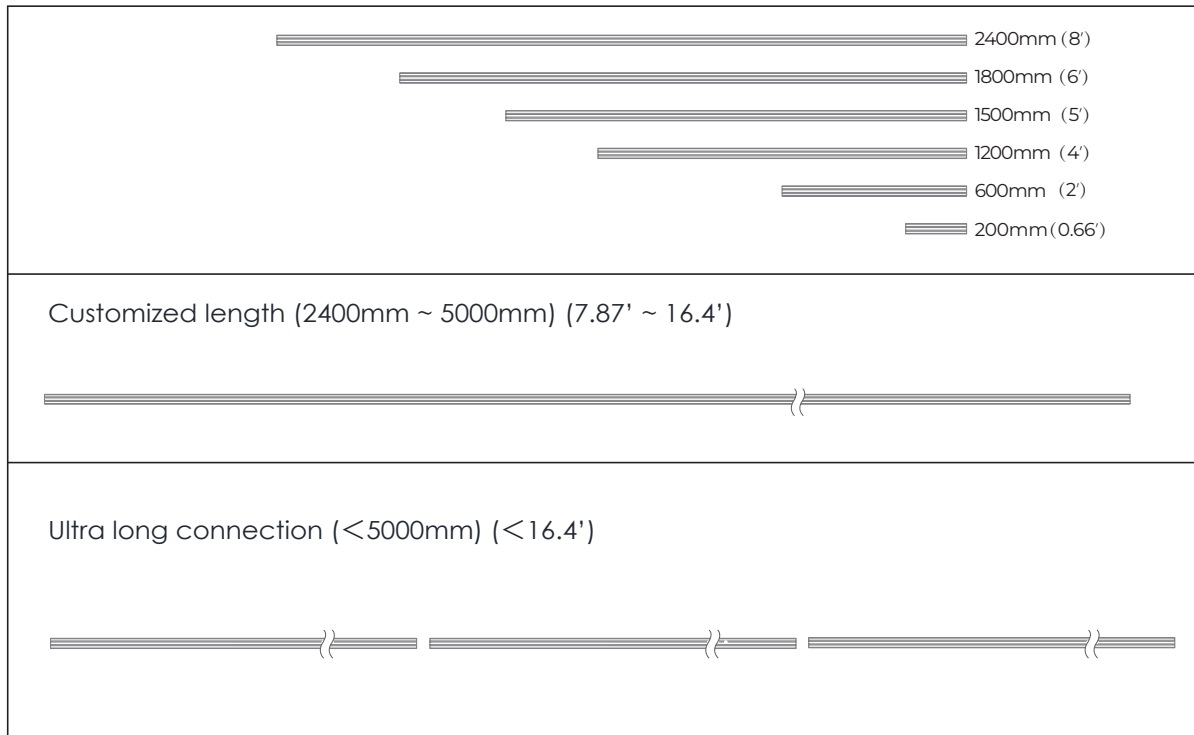

PROFIL LIGHT

LX-PL-LM25LA

IP 20	CRI 80/90	24VDC
-----------------	---------------------	--------------

5 YEAR WARRANTY	CE	RoHS	50000h
---------------------------	-----------	-------------	---------------

- 25mm slender lighting surface
- 120 LM/W high light efficiency design, lumen output up to 2375 Lm/m
- Multiple standard corner (L type, X type, T type optional), available for free connection.
- to meet variety application requirements.
- Provide surface mounted buckle, more convenient installation.
- Profile material AL6063-T5
- CCT : 2700K/3000K/3500K/4000K/5000K/6500K

luxio
L I G H T I N G

www.luxio-lighting.com

Optical & electronic data

	200mm (0.66')	600mm (2')	1200mm (4')	1500mm (5')	1800mm (6')	2400mm (8')	L*(277*277mm) (1'1')	T*(529*277mm) (1.7'1')	X*(529*529mm) (1.7'1.7')
Asymmetric 	12W/1425LM	24W/2850LM	30W/3560LM	36W/4275LM	48W/5700LM	/	/	/	/

Remark:

- 1 the tolerance of output data can be vary up to 10%;
- 2 the output data is typical value;

Standard length

Dimensions

Corners

Lighting effect

Asymmetric