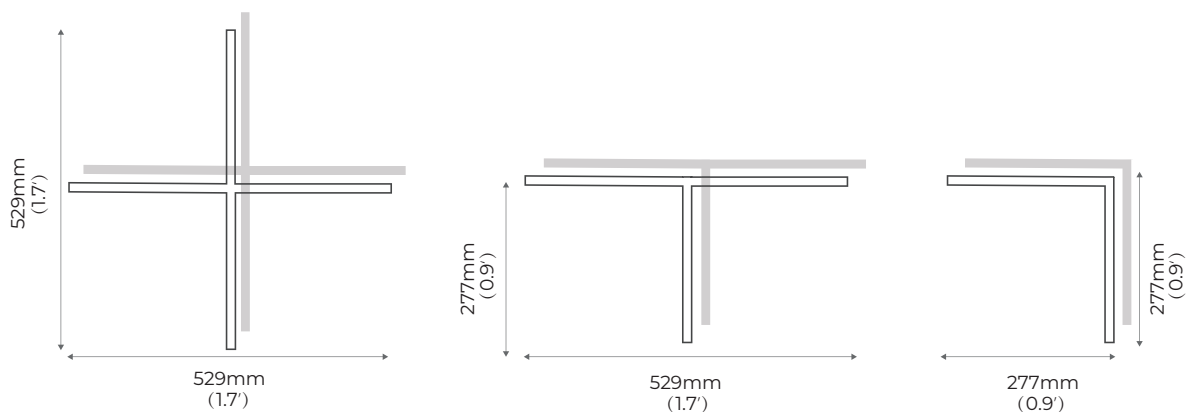

PROFIL LIGHT

LX-PL-LS25FP

IP 20	CRI 80/90	24VDC
-----------------	---------------------	--------------

5 GARANTIE	CE	RoHS	50000h
----------------------	-----------	-------------	---------------

- 25mm slender lighting surface
- 105 LM/W high light efficiency design, lumen output up to 2100 Lm/m
- Multiple standard corner (L type, X type, T type optional), available for free connection . Multiple light distribution options (Diffuser, Prismatic, Round grating, Block frosted diffuser) to meet variety application requirements.
- Electric wire & suspension wire with two-in-one design, invisible and beautiful.

luxio
L I G H T I N G

www.luxio-lighting.com

Optical & electronic data

	600mm (2')	1200mm (4')	1500mm (5')	1800mm (6')	2400mm (8')	L*(277*277mm) (1'*1')	T*(529*277mm) (1.7'*1')	X*(529*529mm) (1.7'*1.7')
Prismatic 	12W / 1250LM	24W / 2500LM	30W / 3150LM	36W / 3750LM	48W / 5000LM	11W / 1155LM	16W / 1680LM	21W / 2205LM

Remark:

- 1 the tolerance of output data can be vary up to 10%;
- 2 the output data is typical value;

Standard length

Dimensions

Corners

Lighting effect

Prismatic