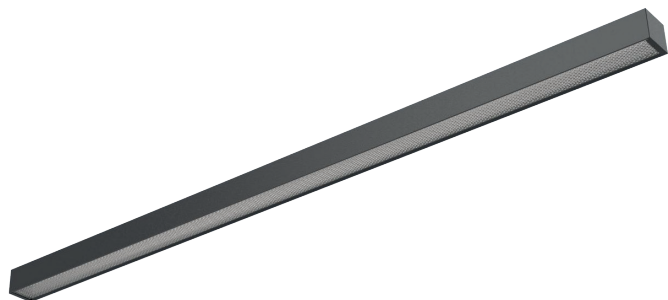

PROFIL LIGHT

LX-PL-LS25FP

IP 20	CRI 80/90	24VDC
-----------------	---------------------	--------------

5 GARANTIE	CE	RoHS	50000h
----------------------	-----------	-------------	---------------

- 25mm slender lighting surface
- 105 LM/W high light efficiency design, lumen output up to 2100 Lm/m
- Multiple standard corner (L type, X type, T type optional), available for free connection . Multiple light distribution options (Diffuser, Prismatic, Round grating, Block frosted diffuser) to meet variety application requirements.
- Electric wire & suspension wire with two-in-one design, invisible and beautiful.

luxio
L I G H T I N G

www.luxio-lighting.com

Optical & electronic data

	600mm (2')	1200mm (4')	1500mm (5')	1800mm (6')	2400mm (8')	L*(277*277mm) (1'*1')	T*(529*277mm) (1.7'*1')	X*(529*529mm) (1.7'*1.7')
Prismatic 	12W / 1250LM	24W / 2500LM	30W / 3150LM	36W / 3750LM	48W / 5000LM	11W / 1155LM	16W / 1680LM	21W / 2205LM

Remark:

- 1 the tolerance of output data can be vary up to 10%;
- 2 the output data is typical value;

Standard length

Dimensions

Corners

Lighting effect

Prismatic