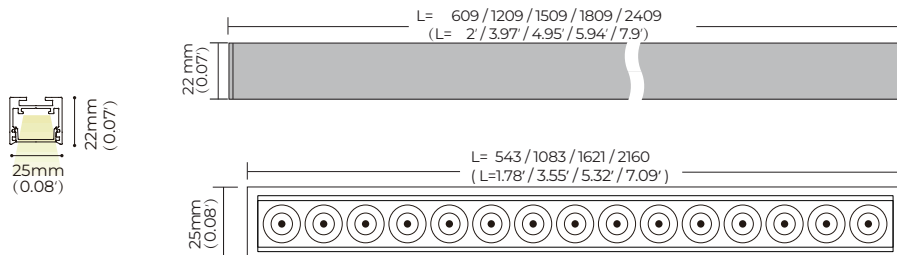

PROFIL LIGHT

LX-PL-LS25FP

IP 20	CRI 80/90	24VDC
-----------------	---------------------	--------------

5 GARANTIE	CE	RoHS	50000h
----------------------	-----------	-------------	---------------

- 25mm slender lighting surface
- 105 LM/W high light efficiency design, lumen output up to 2100 Lm/m
- Multiple standard corner (L type, X type, T type optional), available for free connection . Multiple light distribution options (Diffuser, Prismatic, Round grating, Block frosted diffuser) to meet variety application requirements.
- Electric wire & suspension wire with two-in-one design, invisible and beautiful.

luxio
L I G H T I N G

www.luxio-lighting.com

Optical & electronic data

	600mm (2')	1200mm (4')	1500mm (5')	1800mm (6')	2400mm (8')	L*(277*277mm) (1'*1')	T*(529*277mm) (1.7'*1')	X*(529*529mm) (1.7'*1.7')
Prismatic 	12W / 1250LM	24W / 2500LM	30W / 3150LM	36W / 3750LM	48W / 5000LM	11W / 1155LM	16W / 1680LM	21W / 2205LM

Remark:

- 1 the tolerance of output data can be vary up to 10%;
- 2 the output data is typical value;

Standard length

Dimensions

Corners

Lighting effect

Prismatic