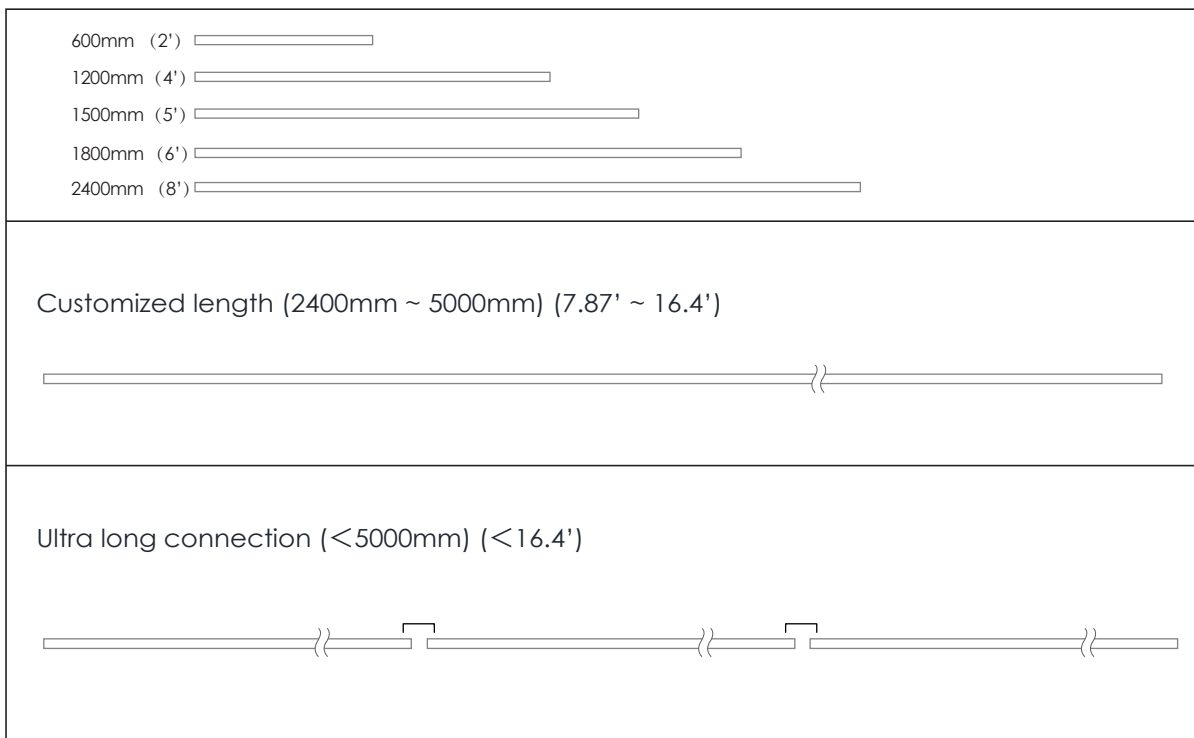

PROFIL LIGHT

LX-PL-LS25FP

IP 20	CRI 80/90	24VDC
-----------------	---------------------	--------------

5 GARANTIE	CE	RoHS	50000h
----------------------	-----------	-------------	---------------

- 25mm slender lighting surface
- 105 LM/W high light efficiency design, lumen output up to 2100 Lm/m
- Multiple standard corner (L type, X type, T type optional), available for free connection . Multiple light distribution options (Diffuser, Prismatic, Round grating, Block frosted diffuser) to meet variety application requirements.
- Electric wire & suspension wire with two-in-one design, invisible and beautiful.

luxio
L I G H T I N G

www.luxio-lighting.com

Optical & electronic data

	600mm (2')	1200mm (4')	1500mm (5')	1800mm (6')	2400mm (8')	L*(277*277mm) (1'*1')	T*(529*277mm) (1.7'*1')	X*(529*529mm) (1.7'*1.7')
Prismatic 	12W / 1250LM	24W / 2500LM	30W / 3150LM	36W / 3750LM	48W / 5000LM	11W / 1155LM	16W / 1680LM	21W / 2205LM

Remark:

- 1 the tolerance of output data can be vary up to 10%;
- 2 the output data is typical value;

Standard length

Dimensions

Corners

Lighting effect

Prismatic